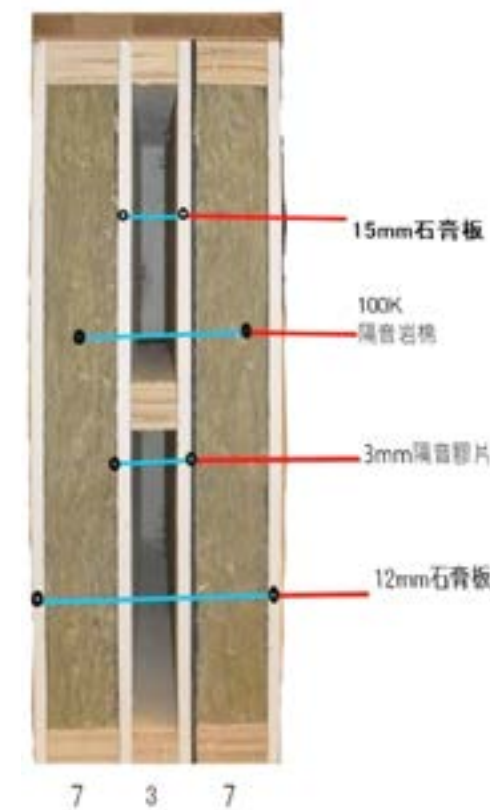

Soundproof Partition Wall

If light partitions are used in interior design, Blue Whale door frames will be filled with soundproofing materials. The door panel is designed with edge trim and embedded seal structures to enhance sound insulation.