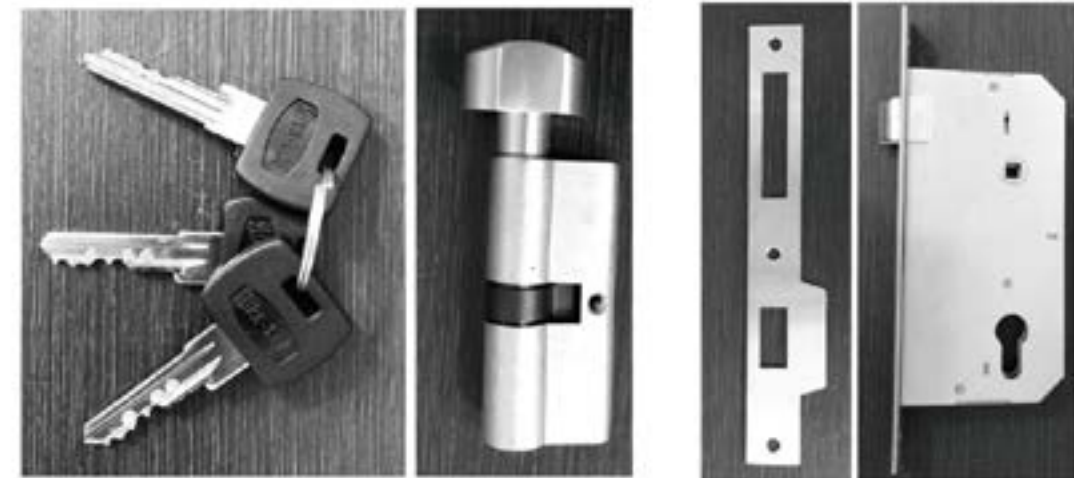

ISEO Separable Horizontal Handle

You can choose one of the following options

Taiwan-made two-piece lockset + lock core + 3 keys