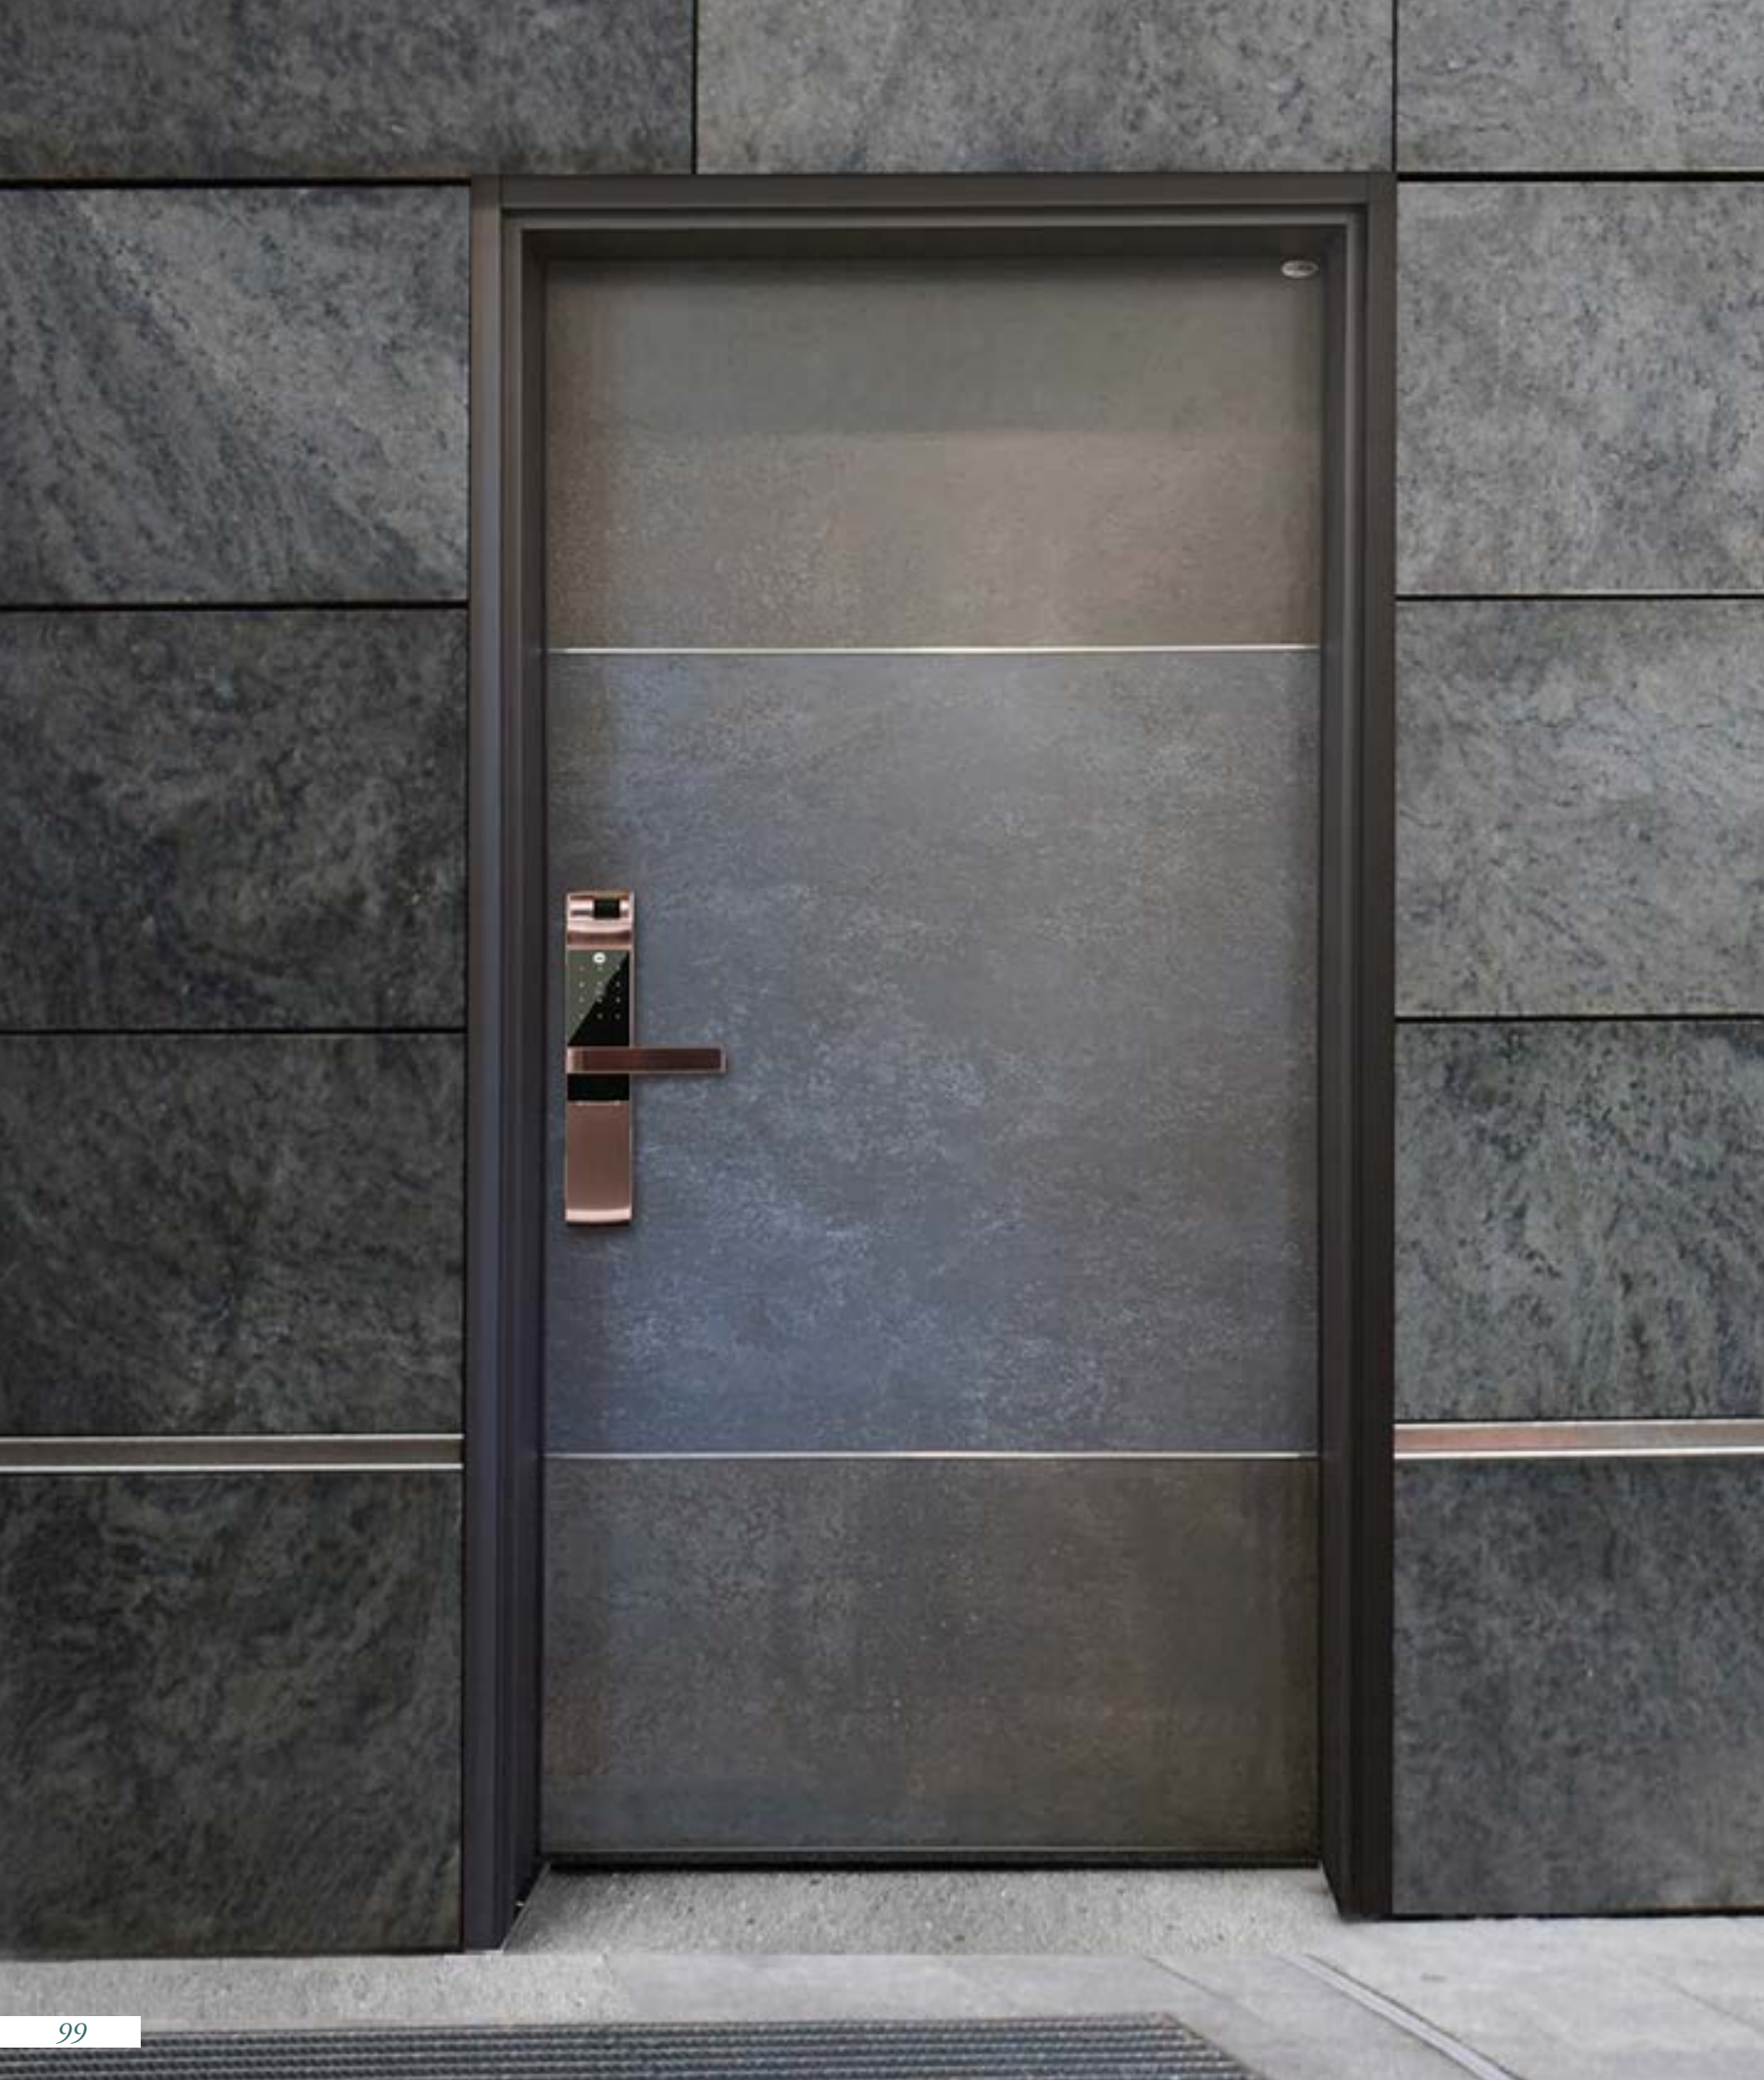

Raw Stone

A boy's dream.

Underneath the pure night sky, gazing up at the vast stars through the banana trees, the seed of longing for the future was planted in his heart, and from there, all the beauty unfolded...

GRESPANIA ceramic tiles, each piece crafted with unique patterns, creating a distinct ambiance.

As the centerpiece of a building, it must remain timeless, dignified, and resilient to weather, while also reflecting the owner's taste. Paired with fingerprint locks and concealed door closers, it becomes a multifunctional smart home door, automatically locking for security. It ensures warmth, soundproofing, airtightness, dust resistance, fireproofing, and theft prevention, all in one place, safeguarding the safety of the entire family.

- Position: Outdoor, seaside, suitable for direct sunlight exposure.
- Front: GRESPANIA Spanish imported ceramic tile.
- Back: Wood grain, leather, baked paint, or any custom requirements available.
- Lock/Handle: YALE 7116A Smart Electronic Lock (Antique Bronze).

- It is recommended to choose the -F60A fireproof smoke-proof structure.
- Customization: Additional options available upon request and quotation.
- Online technical support and installation tutorials are available.