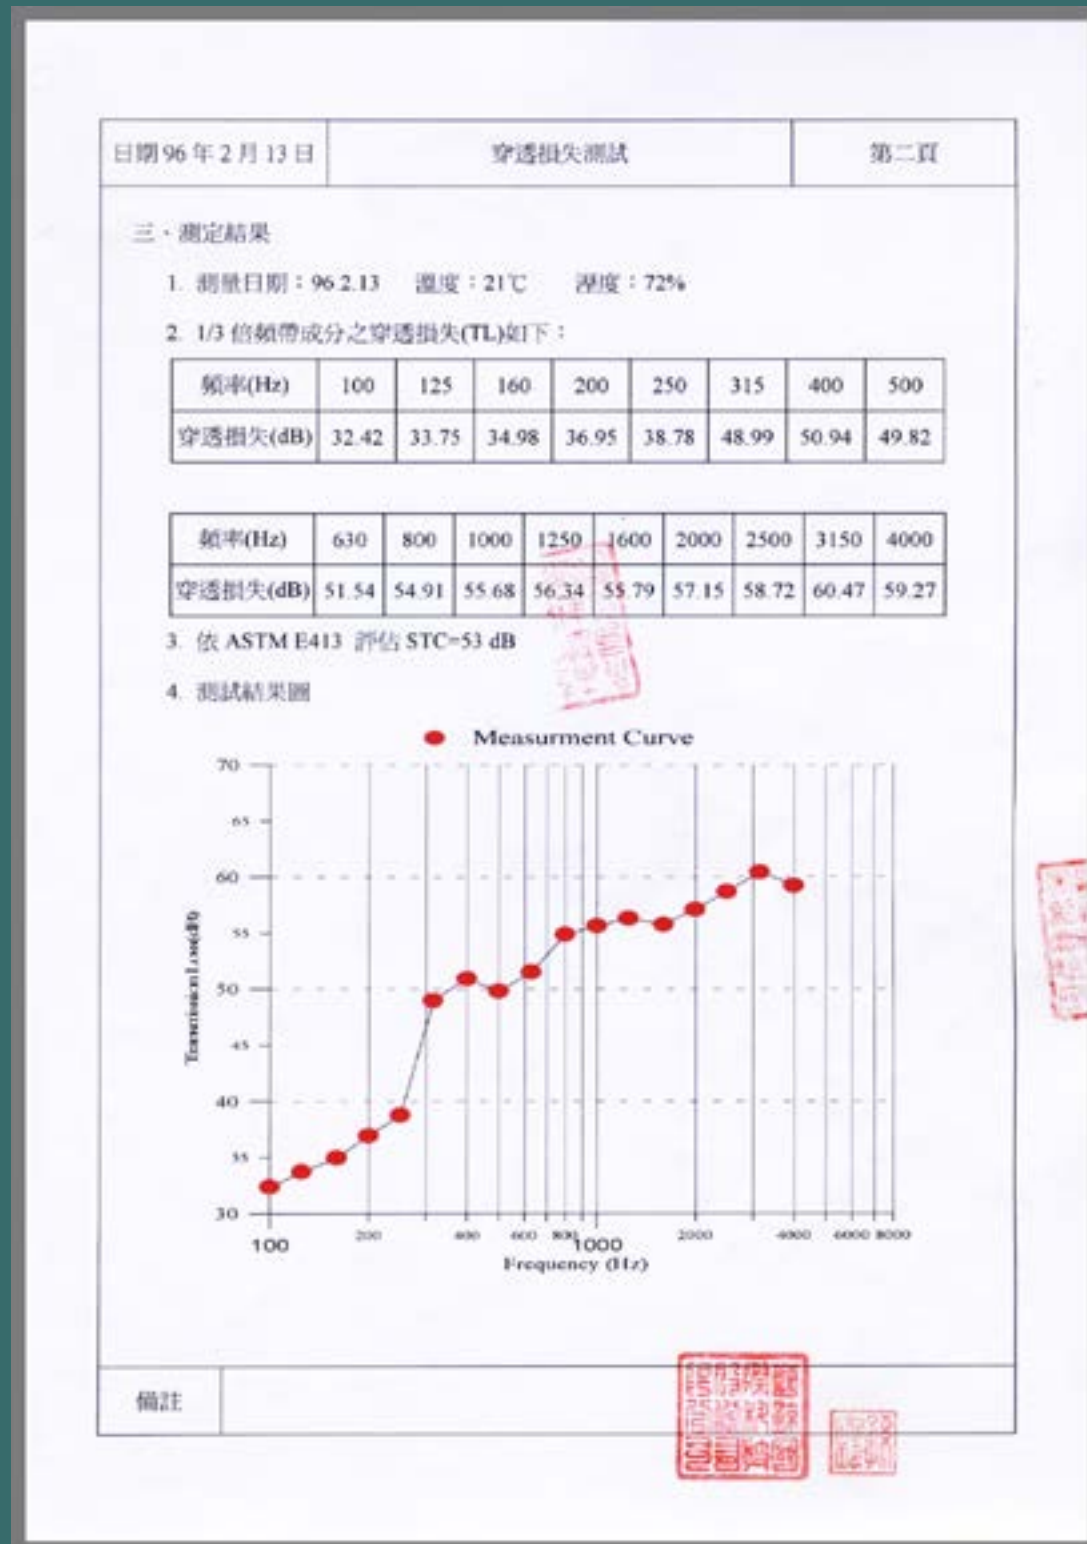

| Soundproofing Test Report |

The airtight soundproof structure reduces indoor noise, provides excellent insulation in winter, and enhances air conditioning efficiency in summer.

Blue Whale soundproof doors have undergone environmental testing at National Taiwan Ocean University and National Cheng Kung University laboratories, achieving an average noise reduction of approximately 53 decibels.

| Soundproofing Technology |

The door panel's internal soundproofing is enhanced, and the junction between the frame and the panel is reinforced with a specialized structure and soundproofing seals for improved noise isolation.

Soundproofing Structure

For 40 years, Blue Whale has been dedicated to developing advanced door soundproofing structures. Both the door frame and panel are equipped with airtight seals, providing dual protection for waterproofing and airtight sound insulation.