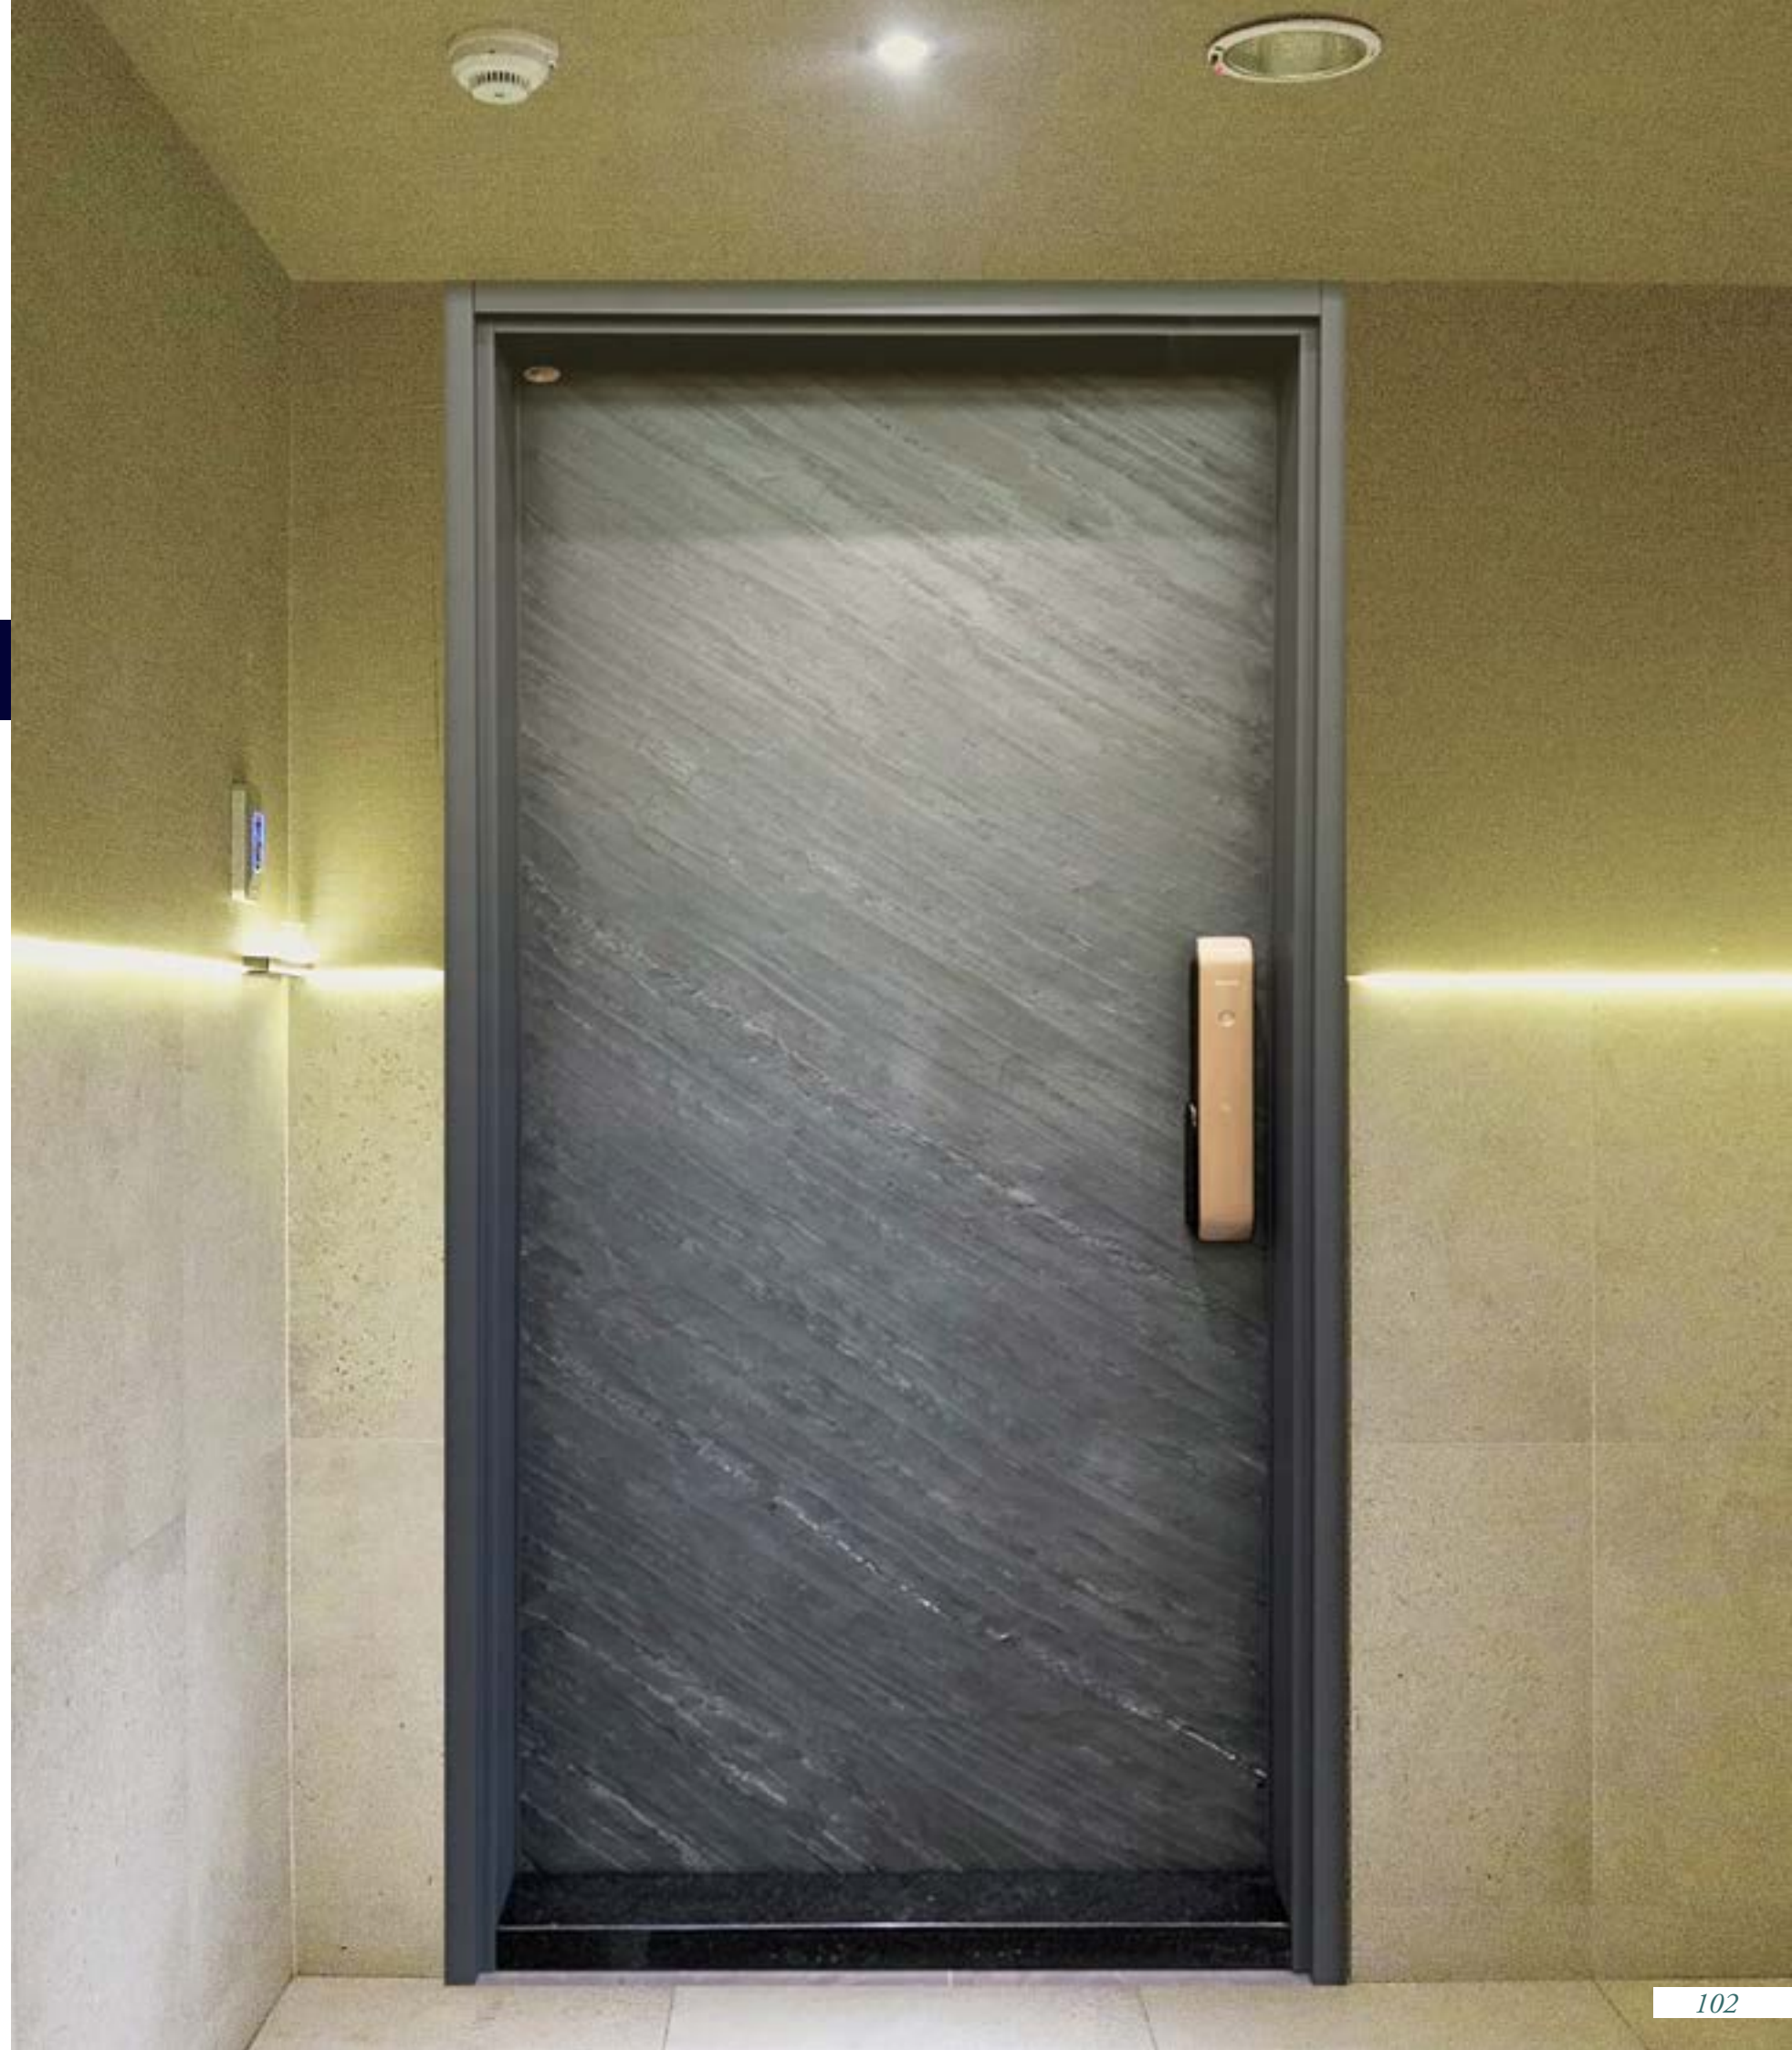

Stone

The original mining areas are mainly distributed in Brazil, South Africa, and India. The extraction of mica and slate is prone to crumbling and fracturing, requiring professional techniques and craftsmen skilled in handling stone materials. The chisel-faced manual processing presents the most natural patterns of the stone surface. By using natural stone materials, each door possesses a unique style, showcasing its individuality. The lively patterns of natural stone imbue vitality, distinct from mass-produced styles.

- Application: Outdoor, suitable for direct sunlight exposure.
- Front: Natural imported stone, mica.
- Back: Wood grain, leather optional.
- Door lock/handle: Philips EasyKey 9200 Five-in-One Smart Electronic Lock (Antique Bronze).
- It is recommended to choose the -F60A fireproof smoke-proof structure.
- Customization: Additional options available upon request and quotation.
- Online technical support and installation tutorials are available.